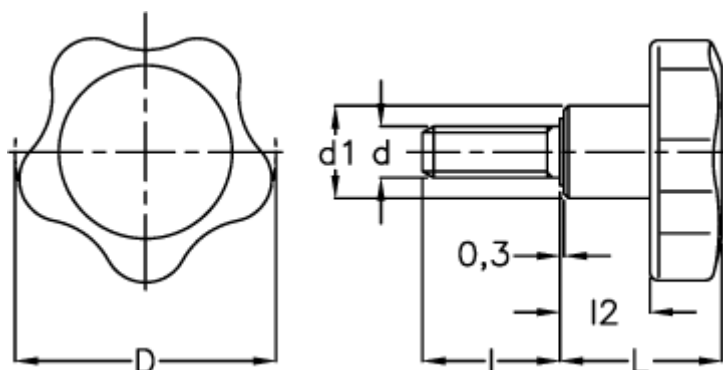

Data Sheet

Article number: 2302166266

Description: E+G Lobe knobs
VC.692/32 SST-p-M6x35

Measures

D = 32

d1 = 14

d 6g = M6

l = 25

L = 22.5

l2 = 12.5